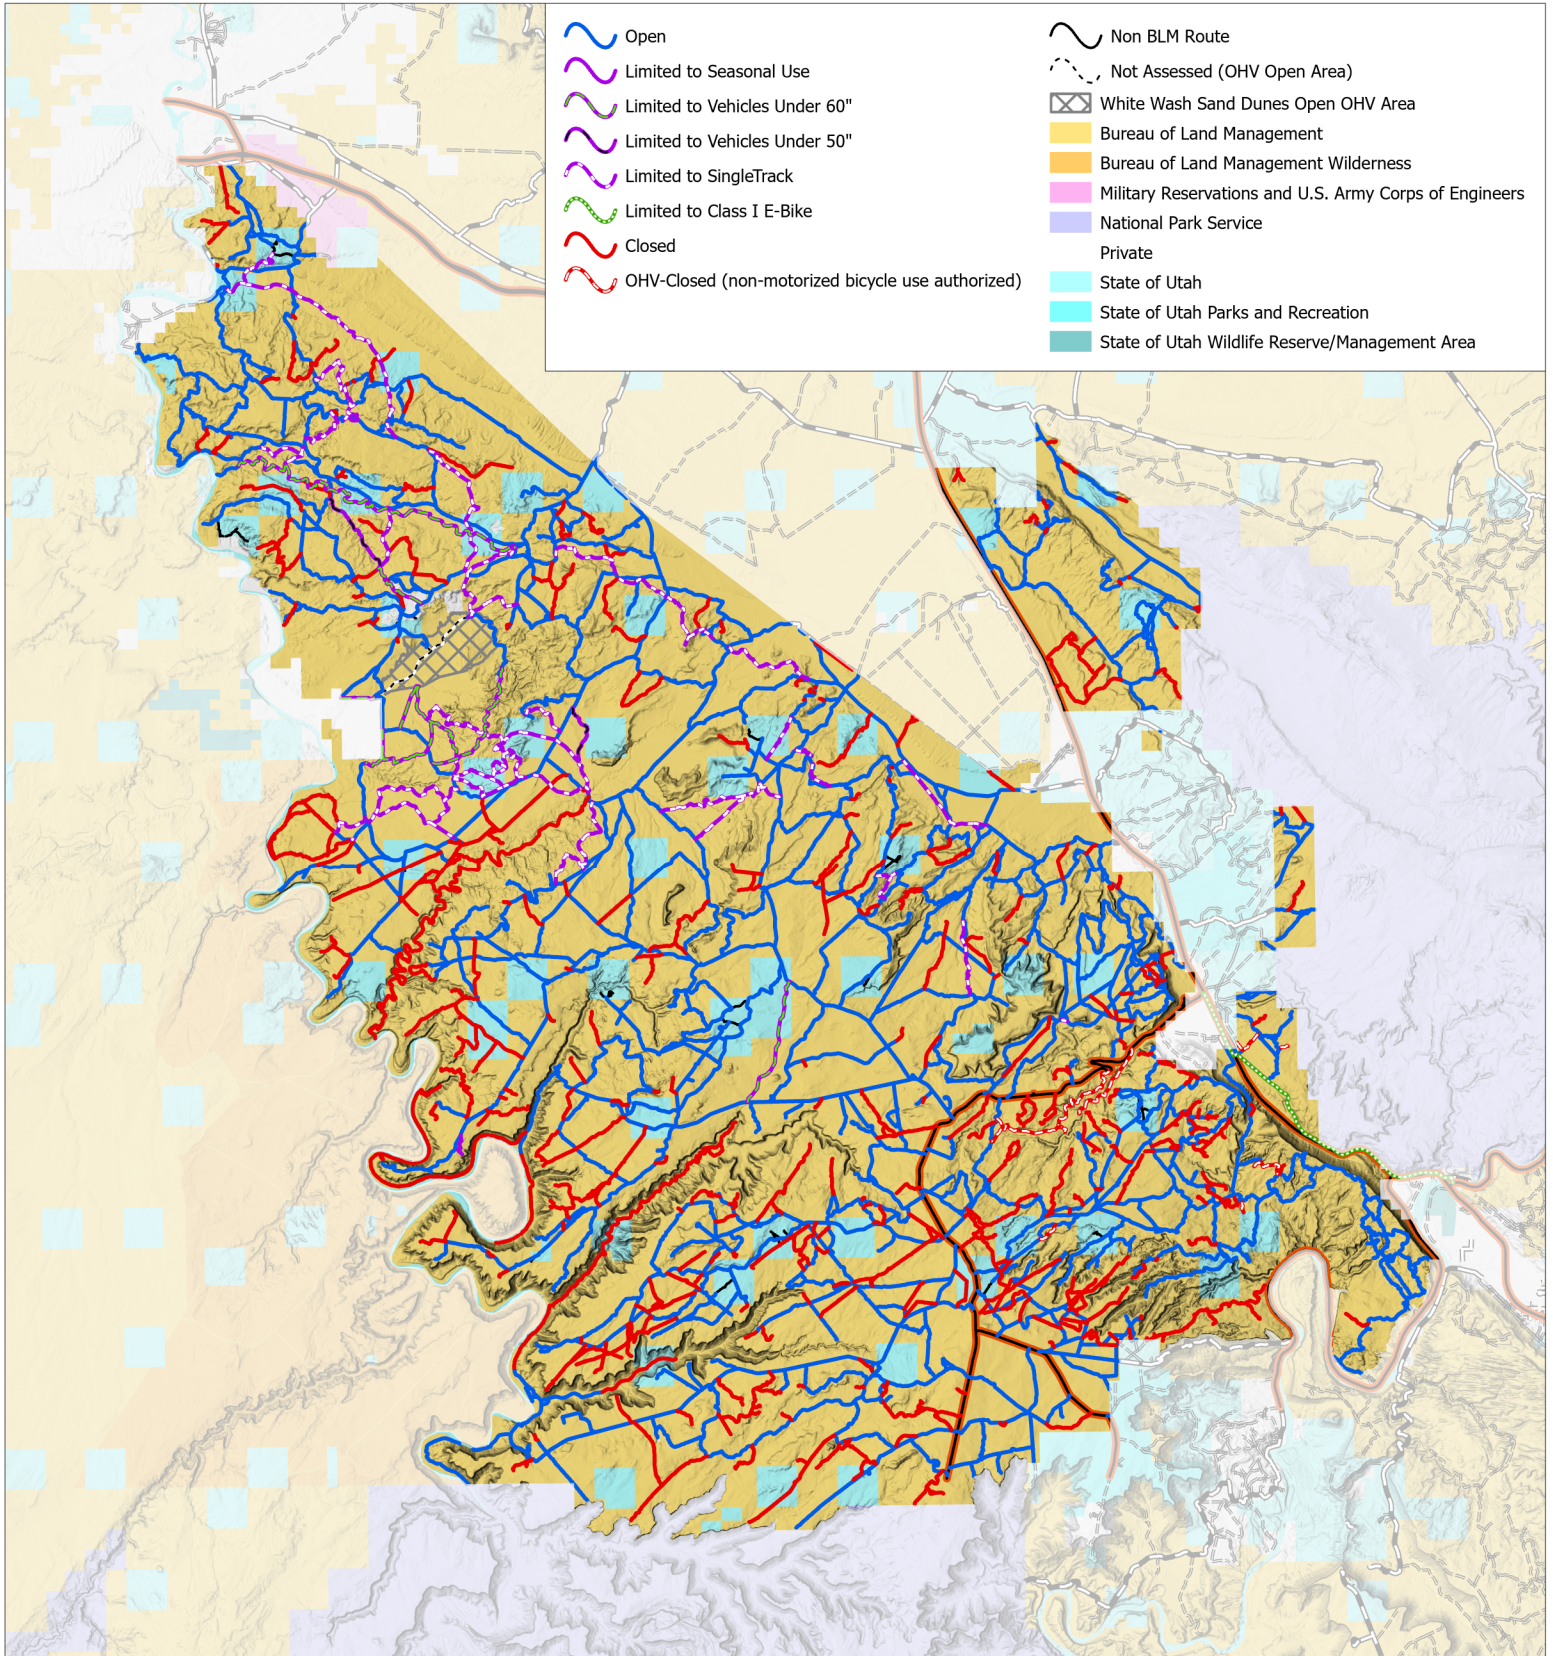

# Final Decision

Bureau of Land Management, Utah  
Moab Field Office  
82 East Dogwood  
Moab, UT 84532

9/25/2023

Scale: 1:300,000

0 8 Miles

No warranty is made by the Bureau of Land Management as to the accuracy, reliability, or completeness of these data for individual use or aggregate use with other data. Original data were compiled from various sources. This information may not meet National Map Accuracy Standards. This product was developed through digital means and may be updated without notification.